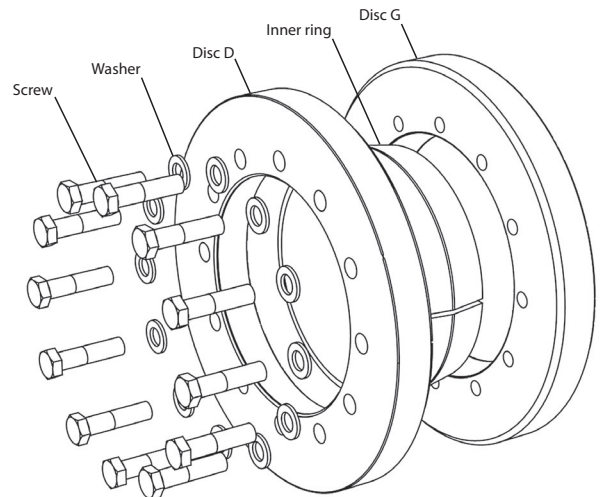

### Used symbols

|           |                      |  |
|-----------|----------------------|--|
| $d$       | [mm]                 | Nominal diameter of the shrink disc      |
| $d_w$     | [mm]                 | Shaft diameter                           |
| $M_{max}$ | [mm]                 | Maximal transmittable torque             |
| $D$       | [mm]                 | Outer diameter                           |
| $l$       | [mm]                 | Length of the inner ring                 |
| $e$       | [mm]                 | Excess length                            |
| $H$       | [mm]                 | Width of the shrink disc                 |
| $A$       | [mm]                 | Pitch circle diameter                    |
| $B$       | [mm]                 | Attachment size                          |
| $M_A$     | [Nm]                 | Tightening torque of the clamping screws |
| $Z$       |                      | Number of clamping screws                |
| $S$       |                      | Size of the clamping screws              |
| $n_{max}$ | [min <sup>-1</sup> ] | Permitted rotational frequency           |
| $p_N$     | [N/mm <sup>2</sup> ] | Moderate pressure to the hub             |
| $I$       | [kgm <sup>2</sup> ]  | Moment of inertia                        |

### Design of the shrink disc

$d < 115$  - Discs galvanized - without washers

$d \geq 110$  - Discs painted - with washers

Dimensions **H** & **e** in unlocked position

Hexagon head bolts are used as standard.

Upon request we provide all sized shrink discs with hexagon socket head bolts (Inbus). (See ordering information)